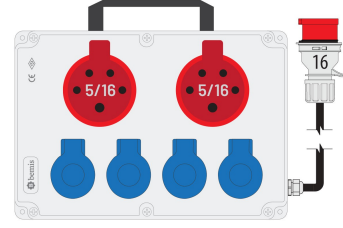

Product Code

**BKP78226-4005****Powerbox**

Category: Powerbox

**Technical Specifications**

IP RATING	IP44
BOX QUANTITY	1
RAW MATERIALS	ABS
PLUG OPTION	5x16A. 380V. With plug
CABLE OPTION	1.5 m. Wired
BOYUTLAR	210x300x90

**Socket Configuration**

	4 Adet Priz	2 Adet Priz
Amper	1/16A	5/16A
Volt	220V-250V	380V-450V
Kutup	2P+E	3P+E+N
Hertz	50Hz - 60Hz	50Hz - 60Hz

**Quality Certificates**