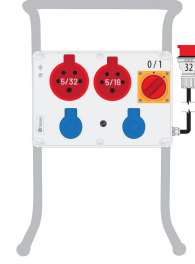

Product Code

BKP38296-2013**Powerbox**

Category: Powerbox

Technical Specifications

IP RATING	IP44
BOX QUANTITY	1
RAW MATERIALS	ABS
PLUG OPTION	5x32A. 380V. With plug
CABLE OPTION	1.5 m. Wired
BOYUTLAR	210x300x90

Socket Configuration

	2 Adet Priz	1 Adet Priz	1 Adet Priz
Amper	1/16A	5/16A	5/32A
Volt	220V-250V	380V-450V	380V-450V
Kutup	2P+E	3P+E+N	3P+E+N
Hertz	50Hz - 60Hz	50Hz - 60Hz	50Hz - 60Hz

Quality Certificates