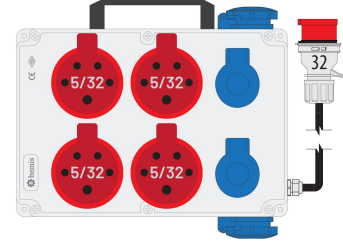

Product Code

BKP38249-4007**Powerbox**

Category: Powerbox

**Technical Specifications**

IP RATING	IP44
BOX QUANTITY	1
RAW MATERIALS	ABS
PLUG OPTION	5x32A. 380V. With plug
CABLE OPTION	1.5 m. Wired
BOYUTLAR	210x300x90

Socket Configuration

	4 Adet Priz	4 Adet Priz
Amper	1/16A	5/32A
Volt	220V-250V	380V-450V
Kutup	2P+E	3P+E+N
Hertz	50Hz - 60Hz	50Hz - 60Hz

Quality Certificates