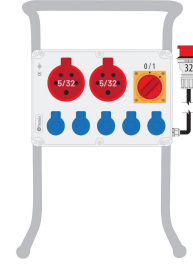

Product Code

**BKP38229-5015****Powerbox**

Category: Powerbox

**Technical Specifications**

IP RATING	IP44
BOX QUANTITY	1
RAW MATERIALS	ABS
PLUG OPTION	5x32A. 380V. With plug
CABLE OPTION	1.5 m. Wired
BOYUTLAR	210x300x90

**Socket Configuration**

	5 Adet Priz	2 Adet Priz
Amper	1/16A	5/32A
Volt	220V-250V	380V-450V
Kutup	2P+E	3P+E+N
Hertz	50Hz - 60Hz	50Hz - 60Hz

**Quality Certificates**