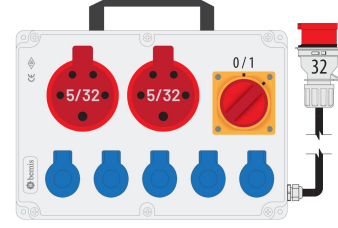

Product Code

BKP38229-5008**Powerbox**

Category: Powerbox

**Technical Specifications**

IP RATING	IP44
BOX QUANTITY	1
RAW MATERIALS	ABS
PLUG OPTION	5x32A. 380V. With plug
CABLE OPTION	1.5 m. Wired
BOYUTLAR	210x300x90

Socket Configuration

	5 Adet Priz	2 Adet Priz
Amper	1/16A	5/32A
Volt	220V-250V	380V-450V
Kutup	2P+E	3P+E+N
Hertz	50Hz - 60Hz	50Hz - 60Hz

Quality Certificates