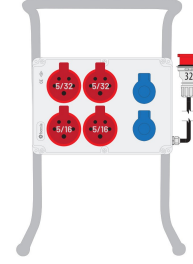

Product Code

BKP38229-26212**Powerbox**

Category: Powerbox

**Technical Specifications**

IP RATING	IP44
BOX QUANTITY	1
RAW MATERIALS	ABS
PLUG OPTION	5x32A. 380V. With plug
CABLE OPTION	1.5 m. Wired
BOYUTLAR	210x300x90

Socket Configuration

	2 Adet Priz	2 Adet Priz	2 Adet Priz
Amper	1/16A	5/16A	5/32A
Volt	220V-250V	380V-450V	380V-450V
Kutup	2P+E	3P+E+N	3P+E+N
Hertz	50Hz - 60Hz	50Hz - 60Hz	50Hz - 60Hz

Quality Certificates