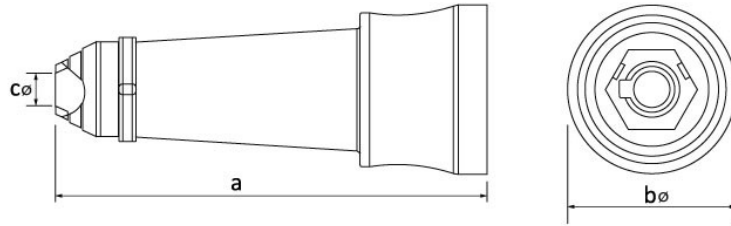

## Product Code

**BK4-9501-2310****50/150mm<sup>2</sup> 400A. Connector Socket**

Category: Rubber Arc Weld

**Technical Specifications**

AMPERE	400A
IP RATING	IP55
CONDUCTIVE MATERIAL	A.D. 58
BODY MATERIAL	Rubber
BOX QUANTITY	15
NUMBER OF BOXES	180

**Quality Certificates**

**BK4-9501-2310****Technical Drawing**

Ölçüler / Dimensions (mm)		
a	127	e
bø	50	f
cø	10	g
d		h