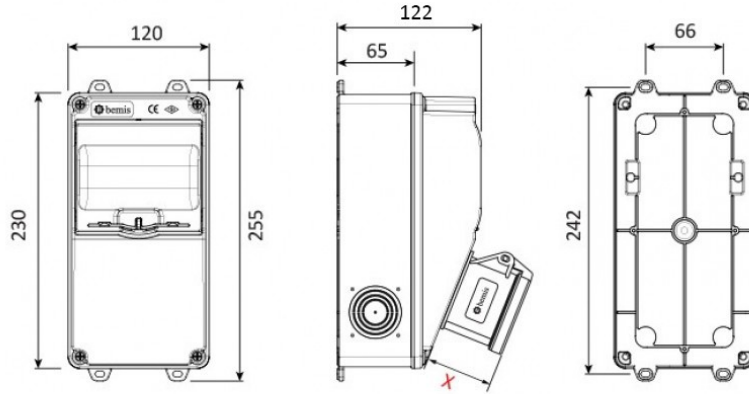

Product Code**BH1-2000-0000****V5 Combination**

Category: V5 Combination

**Technical Specifications**

| | |
|------------------------|------------------|
| IP RATING | IP44 |
| BOX QUANTITY | 1 |
| NUMBER OF BOXES | 12 |
| RAW MATERIALS | ABS Halogen Free |
| PLUG OPTION | No outlet |

Quality Certificates

BH1-2000-0000

Technical Drawing

(X) Ölçüleri / Dimensions (mm)

| | | | |
|-------------------|----|-----------------------|----|
| 1/16A Pano Prizi | 18 | 3/4/5 32A Som Priz | 47 |
| 1/16A Mak. Prizi | 40 | 3/4/5 63A Mk.Prizi | 92 |
| 3/25A Som. Priz | 33 | 2/3 16A 24V Mk. Prizi | 42 |
| 3/4 16A Mak Prizi | 55 | 2/3 32A 24V Mk. Prizi | 42 |
| 5/16A Som. Priz | 47 | | |