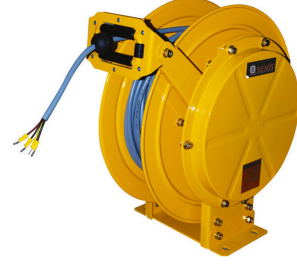

Product Code

BE1-0003-0315**Enerji Aktarım Tamburu
(Kilitlemeli)**

Category: Energy Transfer

**Technical Specifications**

IP RATING	IP55
BOX QUANTITY	1
NUMBER OF BOXES	1
CABLE OPTION	1.5 m. Wired
CABLE TYPE	4x4mm