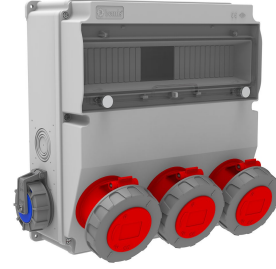

Product Code**BD9-6330-2020****V15 Combination**

Category: V15 Combination

**Technical Specifications**

IP RATING	IP66
BOX QUANTITY	1
NUMBER OF BOXES	4
RAW MATERIALS	ABS
PLUG OPTION	With a plug

Quality Certificates