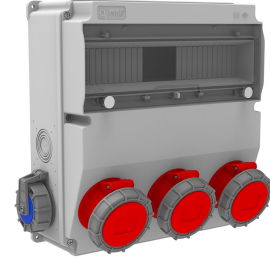

## Product Code

**BD9-6314-2020****V15 Combination**

Category: V15 Combination

**Technical Specifications**

IP RATING	IP66
BOX QUANTITY	1
NUMBER OF BOXES	4
RAW MATERIALS	ABS
PLUG OPTION	With a plug

**Socket Configuration**

	3 Adet Priz	2 Adet Priz
Amper	5/16A	1/16A
Volt	380V-450V	220V-250V
Kutup	3P+E+N	2P+E
Hertz	50Hz - 60Hz	50Hz - 60Hz

**Quality Certificates**