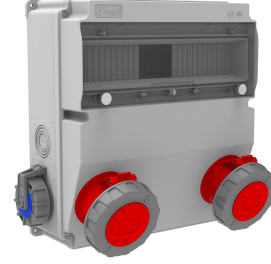

Product Code

BD9-6230-2020**V15 Combination**

Category: V15 Combination

**Technical Specifications**

IP RATING	IP66
BOX QUANTITY	1
NUMBER OF BOXES	4
RAW MATERIALS	ABS
PLUG OPTION	With a plug

Socket Configuration

	2 Adet Priz	2 Adet Priz
Amper	5/32A	1/16A
Volt	380V-450V	220V-250V
Kutup	3P+E+N	2P+E
Hertz	50Hz - 60Hz	50Hz - 60Hz

Quality Certificates

BD9-6230-2020

Technical Drawing