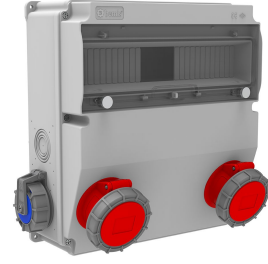

Product Code

BD9-6214-2020**V15 Combination**

Category: V15 Combination

**Technical Specifications**

IP RATING	IP66
BOX QUANTITY	1
NUMBER OF BOXES	4
RAW MATERIALS	ABS
PLUG OPTION	With a plug

Socket Configuration

	2 Adet Priz	2 Adet Priz
Amper	5/16A	1/16A
Volt	380V-450V	220V-250V
Kutup	3P+E+N	2P+E
Hertz	50Hz - 60Hz	50Hz - 60Hz

Quality Certificates

BD9-6214-2020

Technical Drawing