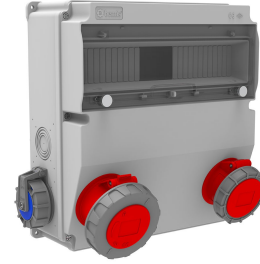

Product Code

BD9-6130-1142**V15 Combination**

Category: V15 Combination

**Technical Specifications**

IP RATING	IP66
BOX QUANTITY	1
NUMBER OF BOXES	4
RAW MATERIALS	ABS
PLUG OPTION	With a plug

Socket Configuration

	1 Adet Priz	1 Adet Priz	2 Adet Priz
Amper	5/16A	5/32A	1/16A
Volt	380V-450V	380V-450V	220V-250V
Kutup	3P+E+N	3P+E+N	2P+E
Hertz	50Hz - 60Hz	50Hz - 60Hz	50Hz - 60Hz

Quality Certificates

BD9-6130-1142

Technical Drawing