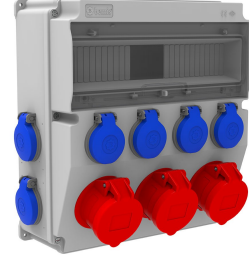

Product Code

BD9-2318-8020**V15 Combination**

Category: V15 Combination

**Technical Specifications**

IP RATING	IP44
BOX QUANTITY	1
NUMBER OF BOXES	4
RAW MATERIALS	ABS
PLUG OPTION	With a plug

Socket Configuration

	3 Adet Priz	8 Adet Priz
Amper	5/16A	1/16A
Volt	380V-450V	220V-250V
Kutup	3P+E+N	2P+E
Hertz	50Hz - 60Hz	50Hz - 60Hz

Quality Certificates

BD9-2318-8020

Technical Drawing