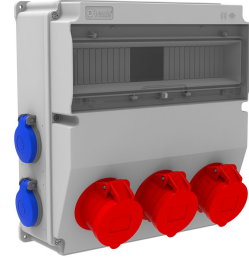

Product Code

BD9-2318-4020**V15 Combination**

Category: V15 Combination

**Technical Specifications**

IP RATING	IP44
BOX QUANTITY	1
NUMBER OF BOXES	4
RAW MATERIALS	ABS
PLUG OPTION	With a plug

Socket Configuration

	3 Adet Priz	4 Adet Priz
Amper	5/16A	1/16A
Volt	380V-450V	220V-250V
Kutup	3P+E+N	2P+E
Hertz	50Hz - 60Hz	50Hz - 60Hz

Quality Certificates

BD9-2318-4020

Technical Drawing