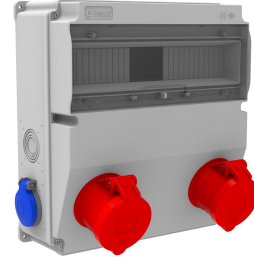

## Product Code

**BD9-2234-2020****V15 Combination**

Category: V15 Combination

**Technical Specifications**

IP RATING	IP44
BOX QUANTITY	1
NUMBER OF BOXES	4
RAW MATERIALS	ABS
PLUG OPTION	With a plug

**Socket Configuration**

	2 Adet Priz	2 Adet Priz
Amper	5/32A	1/16A
Volt	380V-450V	220V-250V
Kutup	3P+E+N	2P+E
Hertz	50Hz - 60Hz	50Hz - 60Hz

**Quality Certificates**