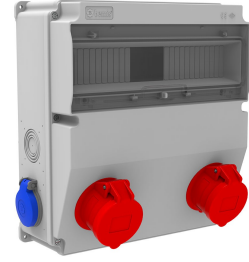

Product Code

BD9-2218-2020**V15 Combination**

Category: V15 Combination

**Technical Specifications**

IP RATING	IP44
BOX QUANTITY	1
NUMBER OF BOXES	4
RAW MATERIALS	ABS
PLUG OPTION	With a plug

Socket Configuration

	2 Adet Priz	2 Adet Priz
Amper	5/16A	1/16A
Volt	380V-450V	220V-250V
Kutup	3P+E+N	2P+E
Hertz	50Hz - 60Hz	50Hz - 60Hz

Quality Certificates

BD9-2218-2020

Technical Drawing