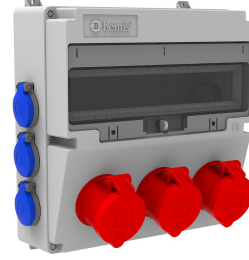

Product Code

BD4-2334-6020**V17 Combination**

Category: V17 Combination

**Technical Specifications**

IP RATING	IP44
BOX QUANTITY	1
NUMBER OF BOXES	5
RAW MATERIALS	ABS
PLUG OPTION	With a plug

Socket Configuration

	3 Adet Priz	6 Adet Priz
Amper	5/32A	1/16A
Volt	380V-450V	220V-250V
Kutup	3P+E+N	2P+E
Hertz	50Hz - 60Hz	50Hz - 60Hz

Quality Certificates

BD4-2334-6020

Technical Drawing