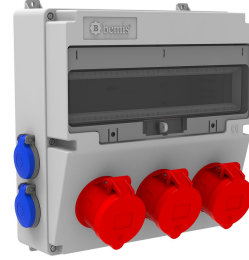

## Product Code

**BD4-2334-4020****V17 Combination**

Category: V17 Combination

**Technical Specifications**

IP RATING	IP44
BOX QUANTITY	1
NUMBER OF BOXES	5
RAW MATERIALS	ABS
PLUG OPTION	With a plug

**Socket Configuration**

	3 Adet Priz	4 Adet Priz
Amper	5/32A	1/16A
Volt	380V-450V	220V-250V
Kutup	3P+E+N	2P+E
Hertz	50Hz - 60Hz	50Hz - 60Hz

**Quality Certificates**

# BD4-2334-4020