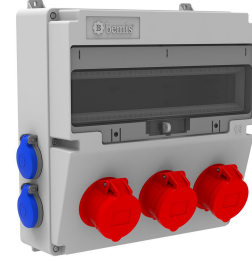

Product Code

BD4-2318-4020**V17 Combination**

Category: V17 Combination

**Technical Specifications**

IP RATING	IP44
BOX QUANTITY	1
NUMBER OF BOXES	5
RAW MATERIALS	ABS
PLUG OPTION	With a plug

Socket Configuration

	3 Adet Priz	4 Adet Priz
Amper	5/16A	1/16A
Volt	380V-450V	220V-250V
Kutup	3P+E+N	2P+E
Hertz	50Hz - 60Hz	50Hz - 60Hz

Quality Certificates

BD4-2318-4020

Technical Drawing