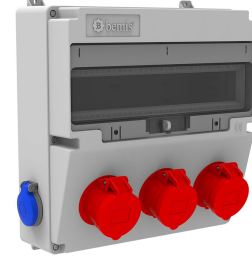

Product Code

BD4-2318-2020**V17 Combination**

Category: V17 Combination

**Technical Specifications**

IP RATING	IP44
BOX QUANTITY	1
NUMBER OF BOXES	5
RAW MATERIALS	ABS
PLUG OPTION	With a plug

Socket Configuration

	3 Adet Priz	2 Adet Priz
Amper	5/16A	1/16A
Volt	380V-450V	220V-250V
Kutup	3P+E+N	2P+E
Hertz	50Hz - 60Hz	50Hz - 60Hz

Quality Certificates

BD4-2318-2020

Technical Drawing