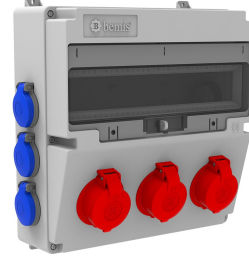

Product Code

BD4-2305-6020**V17 Combination**

Category: V17 Combination

**Technical Specifications**

IP RATING	IP44
BOX QUANTITY	1
NUMBER OF BOXES	5
RAW MATERIALS	ABS
PLUG OPTION	With a plug

Socket Configuration

	3 Adet Priz	6 Adet Priz
Amper	3/25A	1/16A
Volt	380V-450V	220V-250V
Kutup	3P+E	2P+E
Hertz	50Hz - 60Hz	50Hz - 60Hz

Quality Certificates

BD4-2305-6020

Technical Drawing