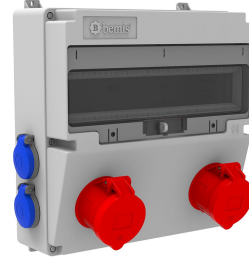

Product Code

BD4-2234-4020**V17 Combination**

Category: V17 Combination

**Technical Specifications**

IP RATING	IP44
BOX QUANTITY	1
NUMBER OF BOXES	5
RAW MATERIALS	ABS
PLUG OPTION	With a plug

Socket Configuration

	2 Adet Priz	4 Adet Priz
Amper	5/32A	1/16A
Volt	380V-450V	220V-250V
Kutup	3P+E+N	2P+E
Hertz	50Hz - 60Hz	50Hz - 60Hz

Quality Certificates

BD4-2234-4020

Technical Drawing