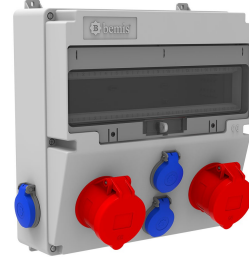

## Product Code

**BD4-2234-2024****V17 Combination**

Category: V17 Combination

**Technical Specifications**

IP RATING	IP44
BOX QUANTITY	1
NUMBER OF BOXES	5
RAW MATERIALS	ABS
PLUG OPTION	With a plug

**Socket Configuration**

	2 Adet Priz	6 Adet Priz
Amper	5/32A	1/16A
Volt	380V-450V	220V-250V
Kutup	3P+E+N	2P+E
Hertz	50Hz - 60Hz	50Hz - 60Hz

**Quality Certificates**