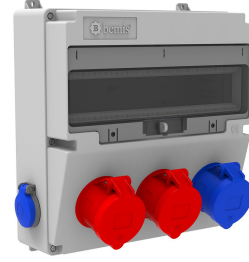

## Product Code

**BD4-2234-1232****V17 Combination**

Category: V17 Combination

**Technical Specifications**

IP RATING	IP44
BOX QUANTITY	1
NUMBER OF BOXES	5
RAW MATERIALS	ABS
PLUG OPTION	With a plug

**Socket Configuration**

	2 Adet Priz	1 Adet Priz	2 Adet Priz
Amper	5/32A	3/32A	1/16A
Volt	380V-450V	220V-250V	220V-250V
Kutup	3P+E+N	2P+E	2P+E
Hertz	50Hz - 60Hz	50Hz - 60Hz	50Hz - 60Hz

**Quality Certificates**

# BD4-2234-1232