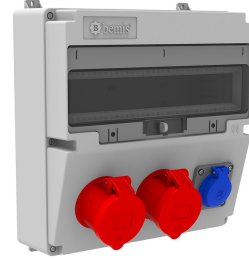

Product Code

BD4-2234-1020**V17 Combination**

Category: V17 Combination

**Technical Specifications**

IP RATING	IP44
BOX QUANTITY	1
NUMBER OF BOXES	5
RAW MATERIALS	ABS
PLUG OPTION	With a plug

Socket Configuration

	2 Adet Priz	1 Adet Priz
Amper	5/32A	1/16A
Volt	380V-450V	220V-250V
Kutup	3P+E+N	2P+E
Hertz	50Hz - 60Hz	50Hz - 60Hz

Quality Certificates

BD4-2234-1020

Technical Drawing