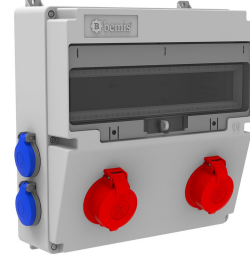

Product Code

BD4-2205-4020**V17 Combination**

Category: V17 Combination

**Technical Specifications**

IP RATING	IP44
BOX QUANTITY	1
NUMBER OF BOXES	5
RAW MATERIALS	ABS
PLUG OPTION	With a plug

Socket Configuration

	2 Adet Priz	4 Adet Priz
Amper	3/25A	1/16A
Volt	380V-450V	220V-250V
Kutup	3P+E	2P+E
Hertz	50Hz - 60Hz	50Hz - 60Hz

Quality Certificates

BD4-2205-4020

Technical Drawing