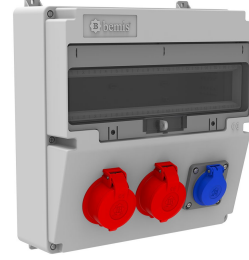

Product Code

BD4-2205-1030**V17 Combination**

Category: V17 Combination

**Technical Specifications**

IP RATING	IP44
BOX QUANTITY	1
NUMBER OF BOXES	5
RAW MATERIALS	ABS
PLUG OPTION	With a plug

Socket Configuration

	2 Adet Priz	1 Adet Priz
Amper	3/25A	1/16A
Volt	380V-450V	220V-250V
Kutup	3P+E	2P+E
Hertz	50Hz - 60Hz	50Hz - 60Hz

Quality Certificates

BD4-2205-1030

Technical Drawing