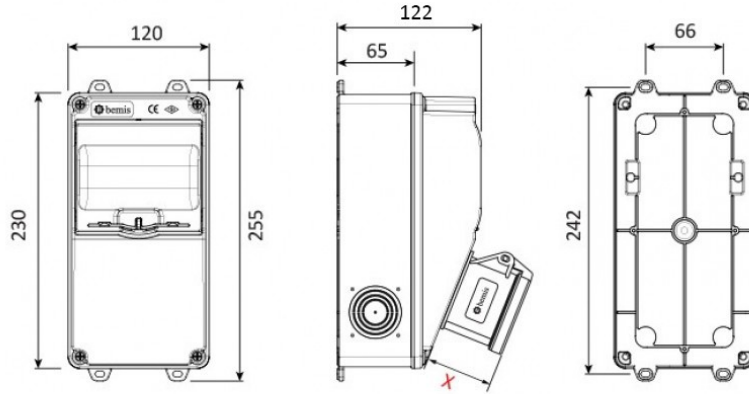

Product Code**BD1M2123-1020-X****V5 Combination**

Category: V5 Combination

**Technical Specifications**

IP RATING	IP44
BOX QUANTITY	1
NUMBER OF BOXES	12
RAW MATERIALS	ABS
PLUG OPTION	With a plug

Quality Certificates

BD1M2123-1020-X

Technical Drawing

(X) Ölçüleri / Dimensions (mm)

1/16A Pano Prizi	18	3/4/5 32A Som Priz	47
1/16A Mak. Prizi	40	3/4/5 63A Mk.Prizi	92
3/25A Som. Priz	33	2/3 16A 24V Mk. Prizi	42
3/4 16A Mak Prizi	55	2/3 32A 24V Mk. Prizi	42
5/16A Som. Priz	47		