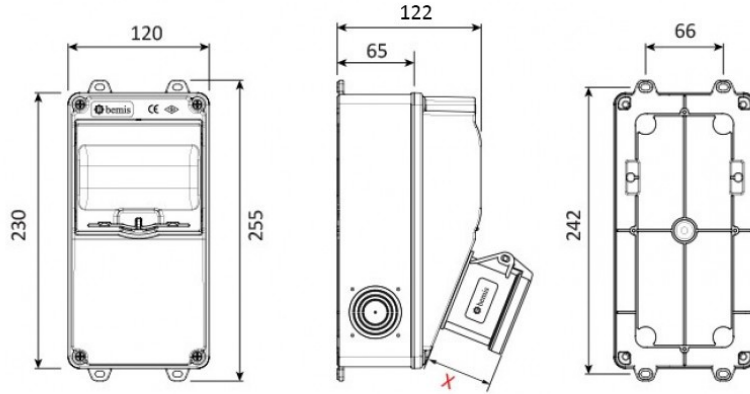

Product Code**BD1-6000-0000****V5 Combination**

Category: V5 Combination

**Technical Specifications**

IP RATING	IP66
BOX QUANTITY	1
NUMBER OF BOXES	12
RAW MATERIALS	ABS
PLUG OPTION	No outlet

Quality Certificates

BD1-6000-0000

Technical Drawing

(X) Ölçüleri / Dimensions (mm)

1/16A Pano Prizi	18	3/4/5 32A Som Priz	47
1/16A Mak. Prizi	40	3/4/5 63A Mk.Prizi	92
3/25A Som. Priz	33	2/3 16A 24V Mk. Prizi	42
3/4 16A Mak Prizi	55	2/3 32A 24V Mk. Prizi	42
5/16A Som. Priz	47		