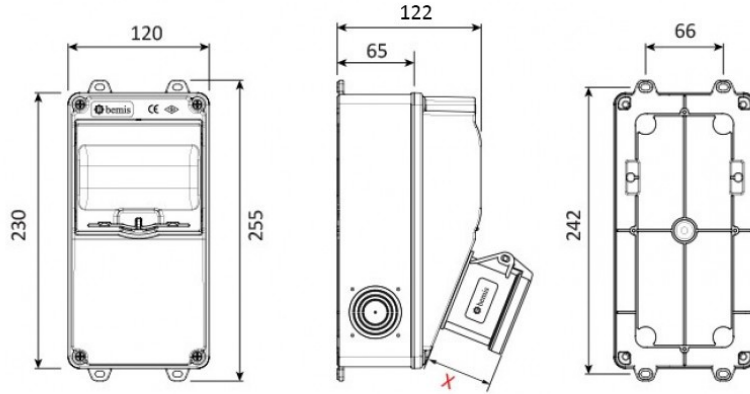

Product Code

BD1-2134-2020**V5 Combination**

Category: V5 Combination

**Technical Specifications**

IP RATING	IP44
BOX QUANTITY	1
NUMBER OF BOXES	12
RAW MATERIALS	ABS
PLUG OPTION	With a plug

Socket Configuration

	1 Adet Priz	2 Adet Priz
Amper	5/32A	1/16A
Volt	380V-450V	220V-250V
Kutup	3P+E+N	2P+E
Hertz	50Hz - 60Hz	50Hz - 60Hz

Quality Certificates

BD1-2134-2020

Technical Drawing

(X) Ölçüleri / Dimensions (mm)

1/16A Pano Prizi	18	3/4/5 32A Som Priz	47
1/16A Mak. Prizi	40	3/4/5 63A Mk.Prizi	92
3/25A Som. Priz	33	2/3 16A 24V Mk. Prizi	42
3/4 16A Mak Prizi	55	2/3 32A 24V Mk. Prizi	42
5/16A Som. Priz	47		