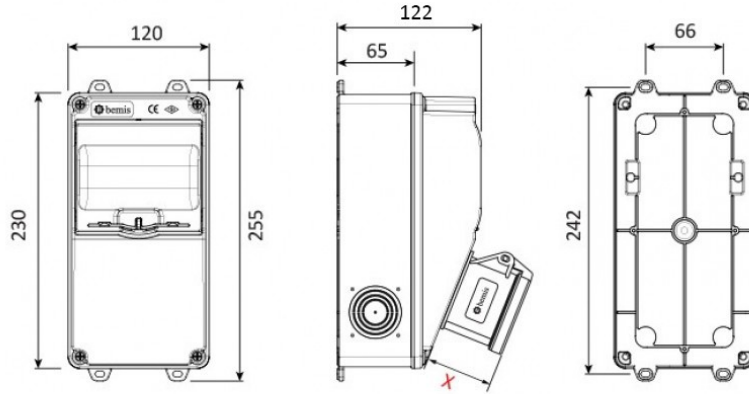

Product Code

BD1-2134-1020**V5 Combination**

Category: V5 Combination

**Technical Specifications**

IP RATING	IP44
BOX QUANTITY	1
NUMBER OF BOXES	12
RAW MATERIALS	ABS
PLUG OPTION	With a plug

Socket Configuration

	1 Adet Priz	1 Adet Priz
Amper	5/32A	1/16A
Volt	380V-450V	220V-250V
Kutup	3P+E+N	2P+E
Hertz	50Hz - 60Hz	50Hz - 60Hz

Quality Certificates

BD1-2134-1020

Technical Drawing

(X) Ölçüleri / Dimensions (mm)

1/16A Pano Prizi	18	3/4/5 32A Som Priz	47
1/16A Mak. Prizi	40	3/4/5 63A Mk.Prizi	92
3/25A Som. Priz	33	2/3 16A 24V Mk. Prizi	42
3/4 16A Mak Prizi	55	2/3 32A 24V Mk. Prizi	42
5/16A Som. Priz	47		