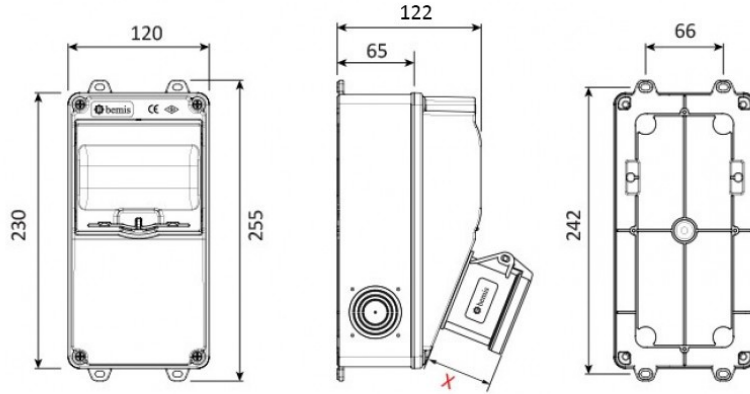

Product Code

BD1-2118-2020**V5 Combination**

Category: V5 Combination

**Technical Specifications**

IP RATING	IP44
BOX QUANTITY	1
NUMBER OF BOXES	12
RAW MATERIALS	ABS
PLUG OPTION	With a plug

Socket Configuration

	1 Adet Priz	2 Adet Priz
Amper	5/16A	1/16A
Volt	380V-450V	220V-250V
Kutup	3P+E+N	2P+E
Hertz	50Hz - 60Hz	50Hz - 60Hz

Quality Certificates

BD1-2118-2020

Technical Drawing

(X) Ölçüleri / Dimensions (mm)

1/16A Pano Prizi	18	3/4/5 32A Som Priz	47
1/16A Mak. Prizi	40	3/4/5 63A Mk.Prizi	92
3/25A Som. Priz	33	2/3 16A 24V Mk. Prizi	42
3/4 16A Mak Prizi	55	2/3 32A 24V Mk. Prizi	42
5/16A Som. Priz	47		