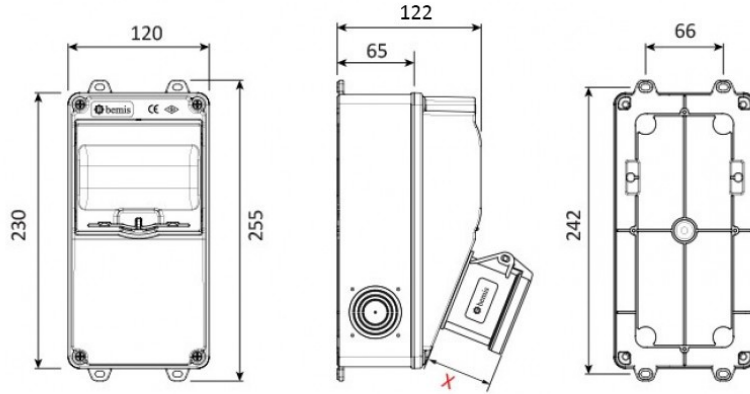

Product Code

BD1-2112-0000**V5 Combination**

Category: V5 Combination

**Technical Specifications**

IP RATING	IP44
RAW MATERIALS	ABS
PLUG OPTION	With a plug
BOX QUANTITY	1
NUMBER OF BOXES	12

Socket Configuration

	1 Adet Priz
Amper	4/16A
Volt	380V-450V
Kutup	3P+E
Hertz	50Hz - 60Hz

Quality Certificates

BD1-2112-0000

Technical Drawing

(X) Ölçüleri / Dimensions (mm)

1/16A Pano Prizi	18	3/4/5 32A Som Priz	47
1/16A Mak. Prizi	40	3/4/5 63A Mk.Prizi	92
3/25A Som. Priz	33	2/3 16A 24V Mk. Prizi	42
3/4 16A Mak Prizi	55	2/3 32A 24V Mk. Prizi	42
5/16A Som. Priz	47		