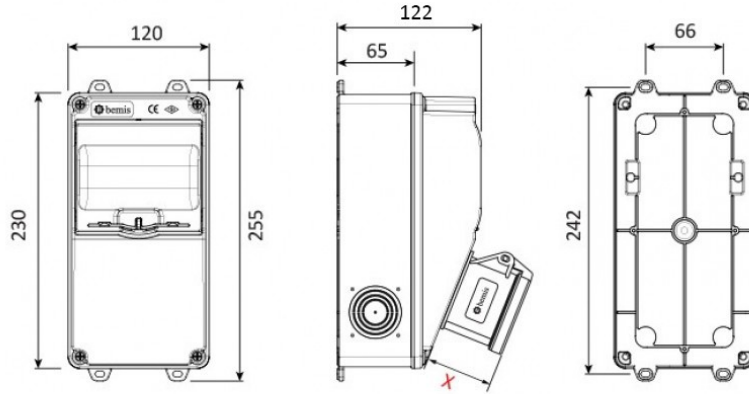

Product Code

BD1-2105-2020**V5 Combination**

Category: V5 Combination

**Technical Specifications**

IP RATING	IP44
BOX QUANTITY	1
NUMBER OF BOXES	12
RAW MATERIALS	ABS
PLUG OPTION	With a plug

Socket Configuration

	1 Adet Priz	2 Adet Priz
Amper	3/25A	1/16A
Volt	380V-450V	220V-250V
Kutup	3P+E	2P+E
Hertz	50Hz - 60Hz	50Hz - 60Hz

Quality Certificates

BD1-2105-2020

Technical Drawing

(X) Ölçüleri / Dimensions (mm)

1/16A Pano Prizi	18	3/4/5 32A Som Priz	47
1/16A Mak. Prizi	40	3/4/5 63A Mk.Prizi	92
3/25A Som. Priz	33	2/3 16A 24V Mk. Prizi	42
3/4 16A Mak Prizi	55	2/3 32A 24V Mk. Prizi	42
5/16A Som. Priz	47		