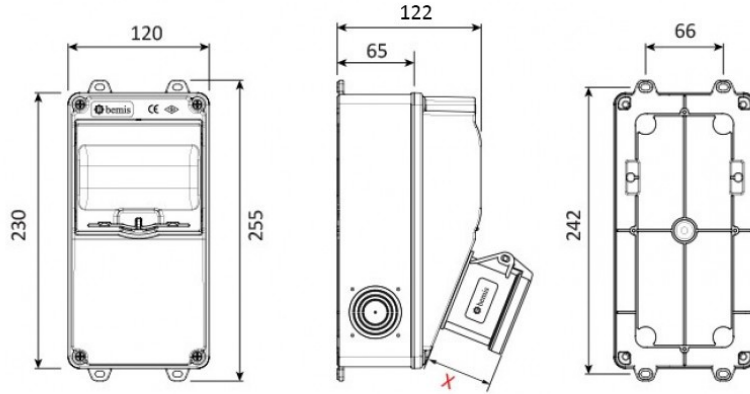

Product Code

BD1-2105-0000**V5 Combination**

Category: V5 Combination

**Technical Specifications**

IP RATING	IP44
BOX QUANTITY	1
NUMBER OF BOXES	12
RAW MATERIALS	ABS
PLUG OPTION	With a plug

Socket Configuration

	1 Adet Priz
Amper	3/25A
Volt	380V-450V
Kutup	3P+E
Hertz	50Hz - 60Hz

Quality Certificates

BD1-2105-0000

Technical Drawing

(X) Ölçüleri / Dimensions (mm)

1/16A Pano Prizi	18	3/4/5 32A Som Priz	47
1/16A Mak. Prizi	40	3/4/5 63A Mk.Prizi	92
3/25A Som. Priz	33	2/3 16A 24V Mk. Prizi	42
3/4 16A Mak Prizi	55	2/3 32A 24V Mk. Prizi	42
5/16A Som. Priz	47		