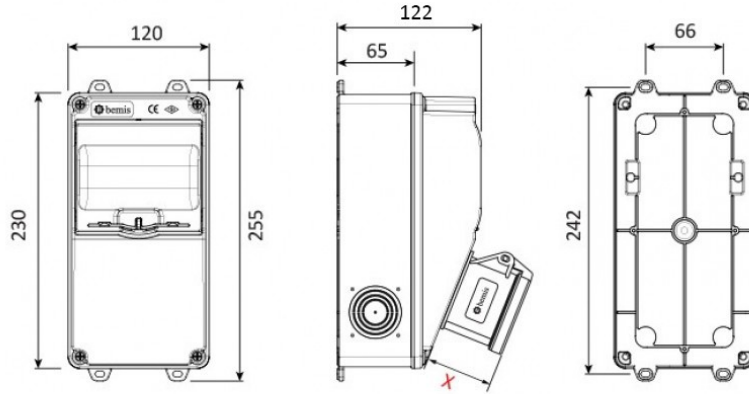

## Product Code

**BD1-2103-0000****V5 Combination**

Category: V5 Combination

**Technical Specifications**

|                 |             |
|-----------------|-------------|
| IP RATING       | IP44        |
| BOX QUANTITY    | 1           |
| NUMBER OF BOXES | 12          |
| RAW MATERIALS   | ABS         |
| PLUG OPTION     | With a plug |

## Technical Drawing

(X) Ölçüleri / Dimensions (mm)

|                   |    |                       |    |
|-------------------|----|-----------------------|----|
| 1/16A Pano Prizi  | 18 | 3/4/5 32A Som Priz    | 47 |
| 1/16A Mak. Prizi  | 40 | 3/4/5 63A Mk.Prizi    | 92 |
| 3/25A Som. Priz   | 33 | 2/3 16A 24V Mk. Prizi | 42 |
| 3/4 16A Mak Prizi | 55 | 2/3 32A 24V Mk. Prizi | 42 |
| 5/16A Som. Priz   | 47 |                       |    |