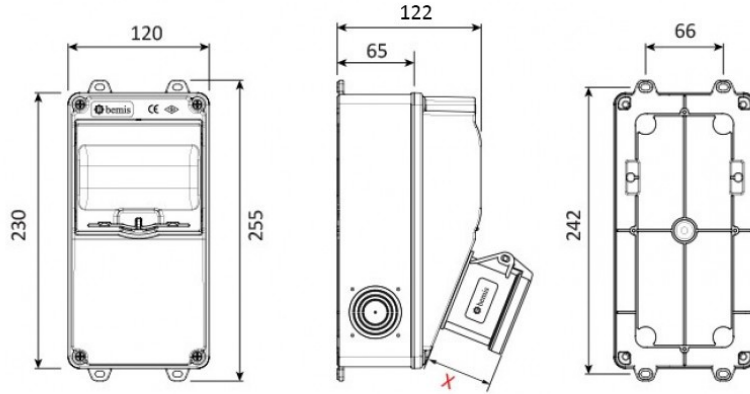

Product Code

BD1-2101-2020**V5 Combination**

Category: V5 Combination

**Technical Specifications**

IP RATING	IP44
BOX QUANTITY	1
NUMBER OF BOXES	12
RAW MATERIALS	ABS
PLUG OPTION	With a plug

Socket Configuration

	2 Adet Priz
Amper	1/16A
Volt	220V-250V
Kutup	2P+E
Hertz	50Hz - 60Hz

Quality Certificates

BD1-2101-2020

Technical Drawing

(X) Ölçüleri / Dimensions (mm)

1/16A Pano Prizi	18	3/4/5 32A Som Priz	47
1/16A Mak. Prizi	40	3/4/5 63A Mk.Prizi	92
3/25A Som. Priz	33	2/3 16A 24V Mk. Prizi	42
3/4 16A Mak Prizi	55	2/3 32A 24V Mk. Prizi	42
5/16A Som. Priz	47		