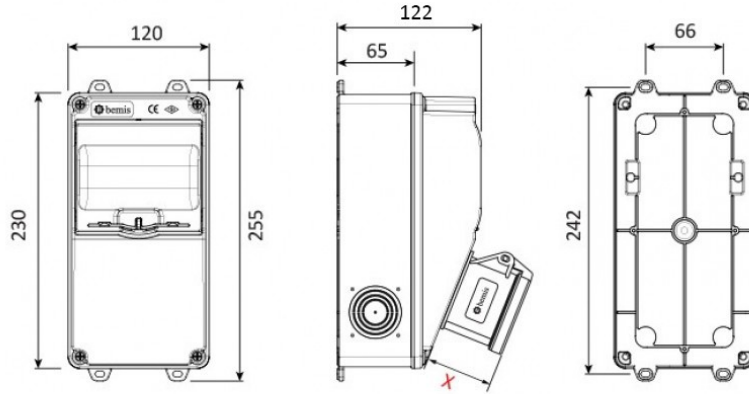

Product Code**BD1-2000-0000****V5 Combination**

Category: V5 Combination

**Technical Specifications**

IP RATING	IP44
BOX QUANTITY	1
NUMBER OF BOXES	12
RAW MATERIALS	ABS
PLUG OPTION	No outlet

Quality Certificates

BD1-2000-0000

Technical Drawing

(X) Ölçüleri / Dimensions (mm)

1/16A Pano Prizi	18	3/4/5 32A Som Priz	47
1/16A Mak. Prizi	40	3/4/5 63A Mk.Prizi	92
3/25A Som. Priz	33	2/3 16A 24V Mk. Prizi	42
3/4 16A Mak Prizi	55	2/3 32A 24V Mk. Prizi	42
5/16A Som. Priz	47		