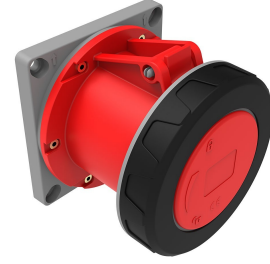

Product Code

BC1-6505-7413**Machine Outlet**

Category: 5x125A (3P+E+N) 6h

**Technical Specifications**

AMPERE	125A
POLE	3P+E+N
TENSION	380V-450V
CLOCKWISE	6h
HERTZ	50 Hz - 60 Hz
IP RATING	IP67
CONDUCTIVE MATERIAL	A.D. 58
BODY MATERIAL	Polyamide 6
GRAM	1207,6
BOX QUANTITY	1
NUMBER OF BOXES	12