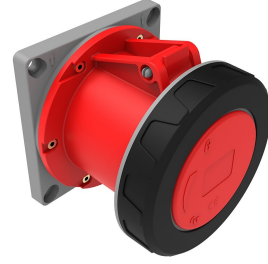

Product Code

BC1-6504-7413**Machine Outlet**

Category: 4x125A (3P+E) 6h

**Technical Specifications**

AMPERE	4/125A
POLE	3P+E
TENSION	380V-450V
CLOCKWISE	6h
HERTZ	50 Hz - 60 Hz
IP RATING	IP67
CONDUCTIVE MATERIAL	A.D. 58
BODY MATERIAL	Polyamide 6
GRAM	1079
BOX QUANTITY	1
NUMBER OF BOXES	8