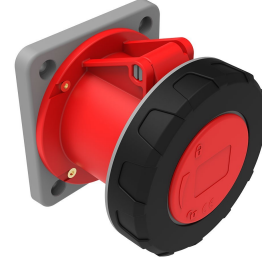

## Product Code

**BC1-4505-7413****Machine Outlet**

Category: 5x63A (3P+E+N) 6h

**Technical Specifications**

AMPERE	63A
POLE	3P+E+N
TENSION	380V-450V
CLOCKWISE	6h
HERTZ	50 Hz - 60 Hz
IP RATING	IP67
CONDUCTIVE MATERIAL	A.D. 58
BODY MATERIAL	Polyamide 6
GRAM	652,7
BOX QUANTITY	1
NUMBER OF BOXES	12