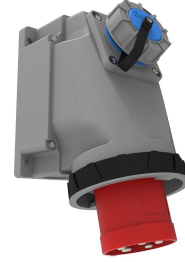

Product Code

BC1-4505-7238**90° Angled Surface Plug with Schuko**

Category: 5x63A (3P+E+N) 6h

**Technical Specifications**

AMPERE	63A
POLE	3P+E+N
TENSION	380V-450V
CLOCKWISE	6h
HERTZ	50 Hz - 60 Hz
IP RATING	IP67
CONDUCTIVE MATERIAL	A.D. 58
BODY MATERIAL	Polyamide 6
GRAM	155
BOX QUANTITY	1
NUMBER OF BOXES	12