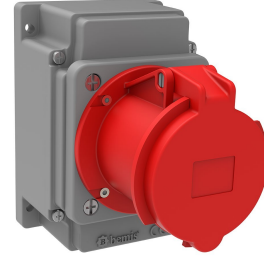

Product Code

BC1-4505-2510**Wall Outlet**

Category: 5x63A (3P+E+N) 6h

**Technical Specifications**

AMPERE	63A
POLE	3P+E+N
TENSION	380V-450V
CLOCKWISE	6h
HERTZ	50 Hz - 60 Hz
IP RATING	IP44
CONDUCTIVE MATERIAL	A.D. 58
BODY MATERIAL	Polyamide 6
GRAM	155
BOX QUANTITY	1
NUMBER OF BOXES	12