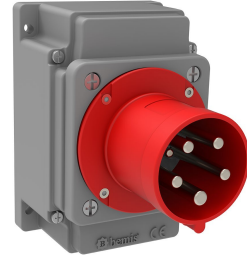

Product Code

BC1-4505-2210**Wall Plug**

Category: 5x63A (3P+E+N) 6h

**Technical Specifications**

AMPERE	63A
POLE	3P+E+N
TENSION	380V-450V
CLOCKWISE	6h
HERTZ	50 Hz - 60 Hz
IP RATING	IP44
CONDUCTIVE MATERIAL	A.D. 58
BODY MATERIAL	Polyamide 6
GRAM	155
BOX QUANTITY	1
NUMBER OF BOXES	12