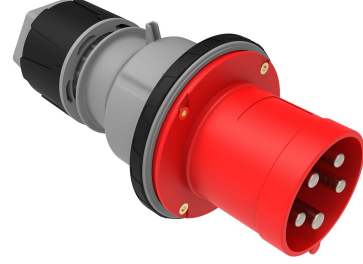

## Product Code

**BC1-4505-2011****Straight Plug**

Category: 5x63A (3P+E+N) 6h

**Technical Specifications**

AMPERE	63A
POLE	3P+E+N
TENSION	380V-450V
CLOCKWISE	6h
HERTZ	50 Hz - 60 Hz
IP RATING	IP44
CONDUCTIVE MATERIAL	A.D. 58
BODY MATERIAL	Polyamide 6
GRAM	651,4
BOX QUANTITY	1
NUMBER OF BOXES	12