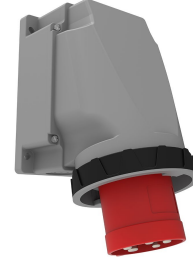

## Product Code

**BC1-4504-7236****90° Angled Surface Plug**

Category: 4x63A (3P+E) 6h

**Technical Specifications**

AMPERE	63A
POLE	3P+E
TENSION	380V-450V
CLOCKWISE	6h
HERTZ	50 Hz - 60 Hz
IP RATING	IP67
CONDUCTIVE MATERIAL	A.D. 58
BODY MATERIAL	Polyamide 6
GRAM	155
BOX QUANTITY	1
NUMBER OF BOXES	12