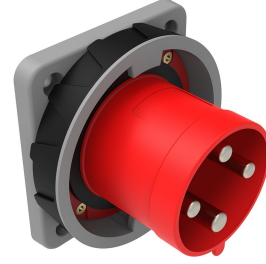

## Product Code

**BC1-4504-7114****Machine Specifications Sheet**

Category: 4x63A (3P+E) 6h

**Technical Specifications**

AMPERE	63A
POLE	3P+E
TENSION	380V-450V
CLOCKWISE	6h
HERTZ	50 Hz - 60 Hz
IP RATING	IP67
CONDUCTIVE MATERIAL	A.D. 58
BODY MATERIAL	Polyamide 6
GRAM	155
BOX QUANTITY	1
NUMBER OF BOXES	24