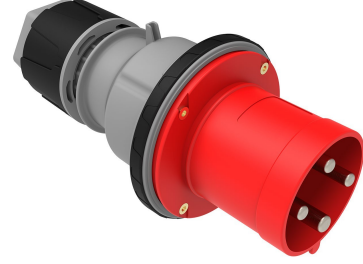

## Product Code

**BC1-4504-2011****Straight Plug**

Category: 4x63A (3P+E) 6h

**Technical Specifications**

AMPERE	63A
POLE	3P+E
TENSION	380V-450V
CLOCKWISE	6h
HERTZ	50 Hz - 60 Hz
IP RATING	IP44
CONDUCTIVE MATERIAL	A.D. 58
BODY MATERIAL	Polyamide 6
GRAM	598,7
BOX QUANTITY	1
NUMBER OF BOXES	12